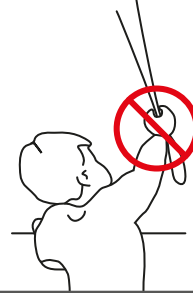

INSTALLATION INSTRUCTIONS

COULISSE 2.0 STANDARD BRACKETS

Installation

Read the instructions carefully before assembling and using the product.
Assembling process can be completed by non-professionals. For indoor use only.

WARNING

- Young children can strangle in the loop of pull cords, chains and tapes, and cords that operate window coverings.
- To avoid strangulation and entanglement, keep cords out of the reach of young children. Cords may become wrapped around a child's neck
- Move beds, cots and furniture away from window covering cords.
- Do not tie cords together.
Make sure cords do not twist together and form a loop.