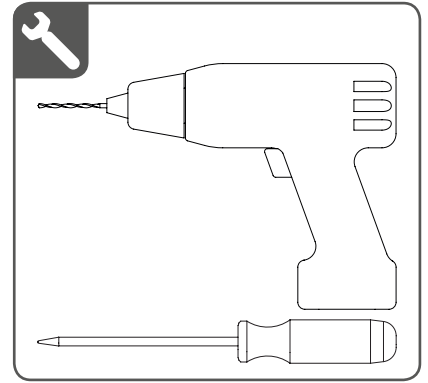

INSTALLATION INSTRUCTIONS

COULISSE 2.0 STANDARD BRACKETS

Installation

Read the instructions carefully before assembling and using the product.
Assembling process can be completed by non-professionals. For indoor use only.

WARNING

- Young children can strangle in the loop of pull cords, chains and tapes, and cords that operate window coverings.
- To avoid strangulation and entanglement, keep cords out of the reach of young children. Cords may become wrapped around a child's neck
- Move beds, cots and furniture away from window covering cords.
- Do not tie cords together.
  Make sure cords do not twist together and form a loop.

QR

rtube.nl/red233