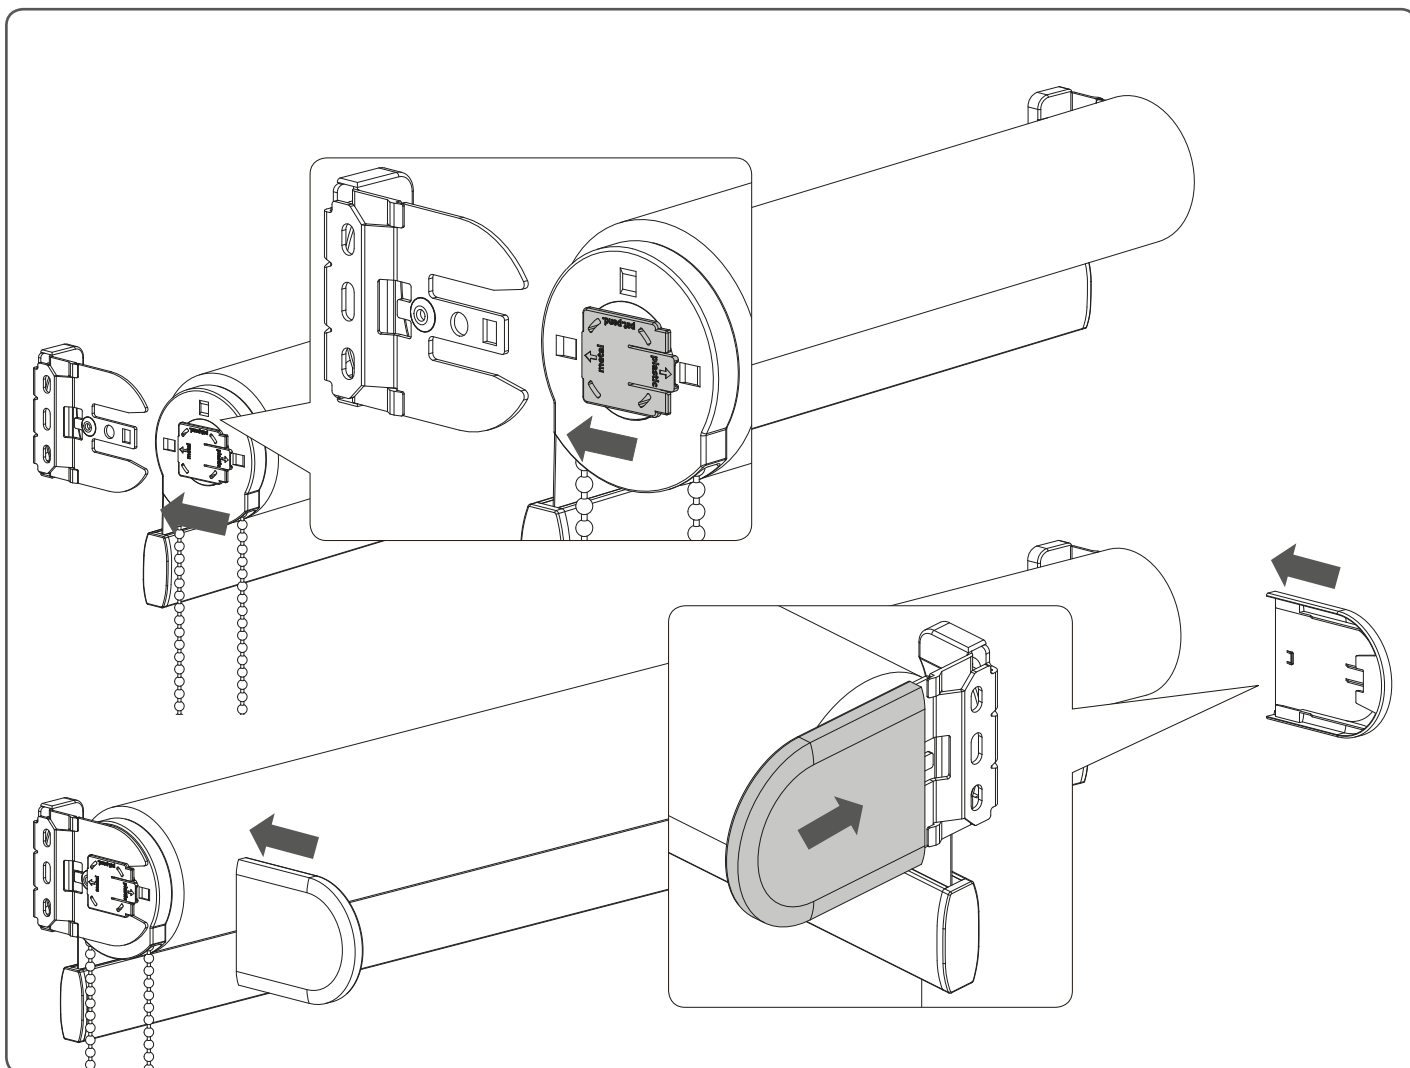

WARNING

- Young children can strangle in the loop of pull cords, chains and tapes, and cords that operate window coverings.
- To avoid strangulation and entanglement, keep cords out of the reach of young children. Cords may become wrapped around a child's neck
- Move beds, cots and furniture away from window covering cords.
- Do not tie cords together.
Make sure cords do not twist together and form a loop.

QR

rtube.nl/red233

⚠ WARNING

Install the child safety device as specified in the chilsafe manual.

Removal