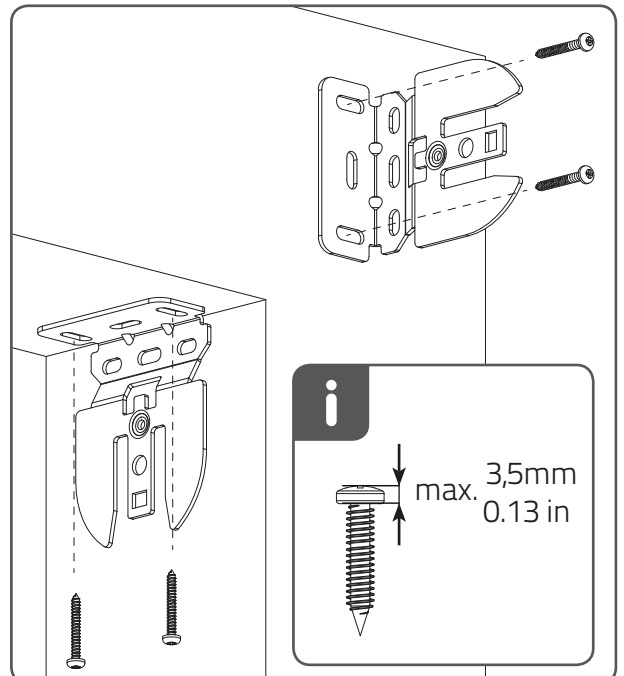

INSTALLATION INSTRUCTIONS

COULISSE 2.0 STANDARD BRACKETS

Installation

Read the instructions carefully before assembling and using the product.
Assembling process can be completed by non-professionals. For indoor use only.

WARNING

- Young children can strangle in the loop of pull cords, chains and tapes, and cords that operate window coverings.
- To avoid strangulation and entanglement, keep cords out of the reach of young children. Cords may become wrapped around a child's neck
- Move beds, cots and furniture away from window covering cords.
- Do not tie cords together.
  Make sure cords do not twist together and form a loop.

QR

rtube.nl/red233