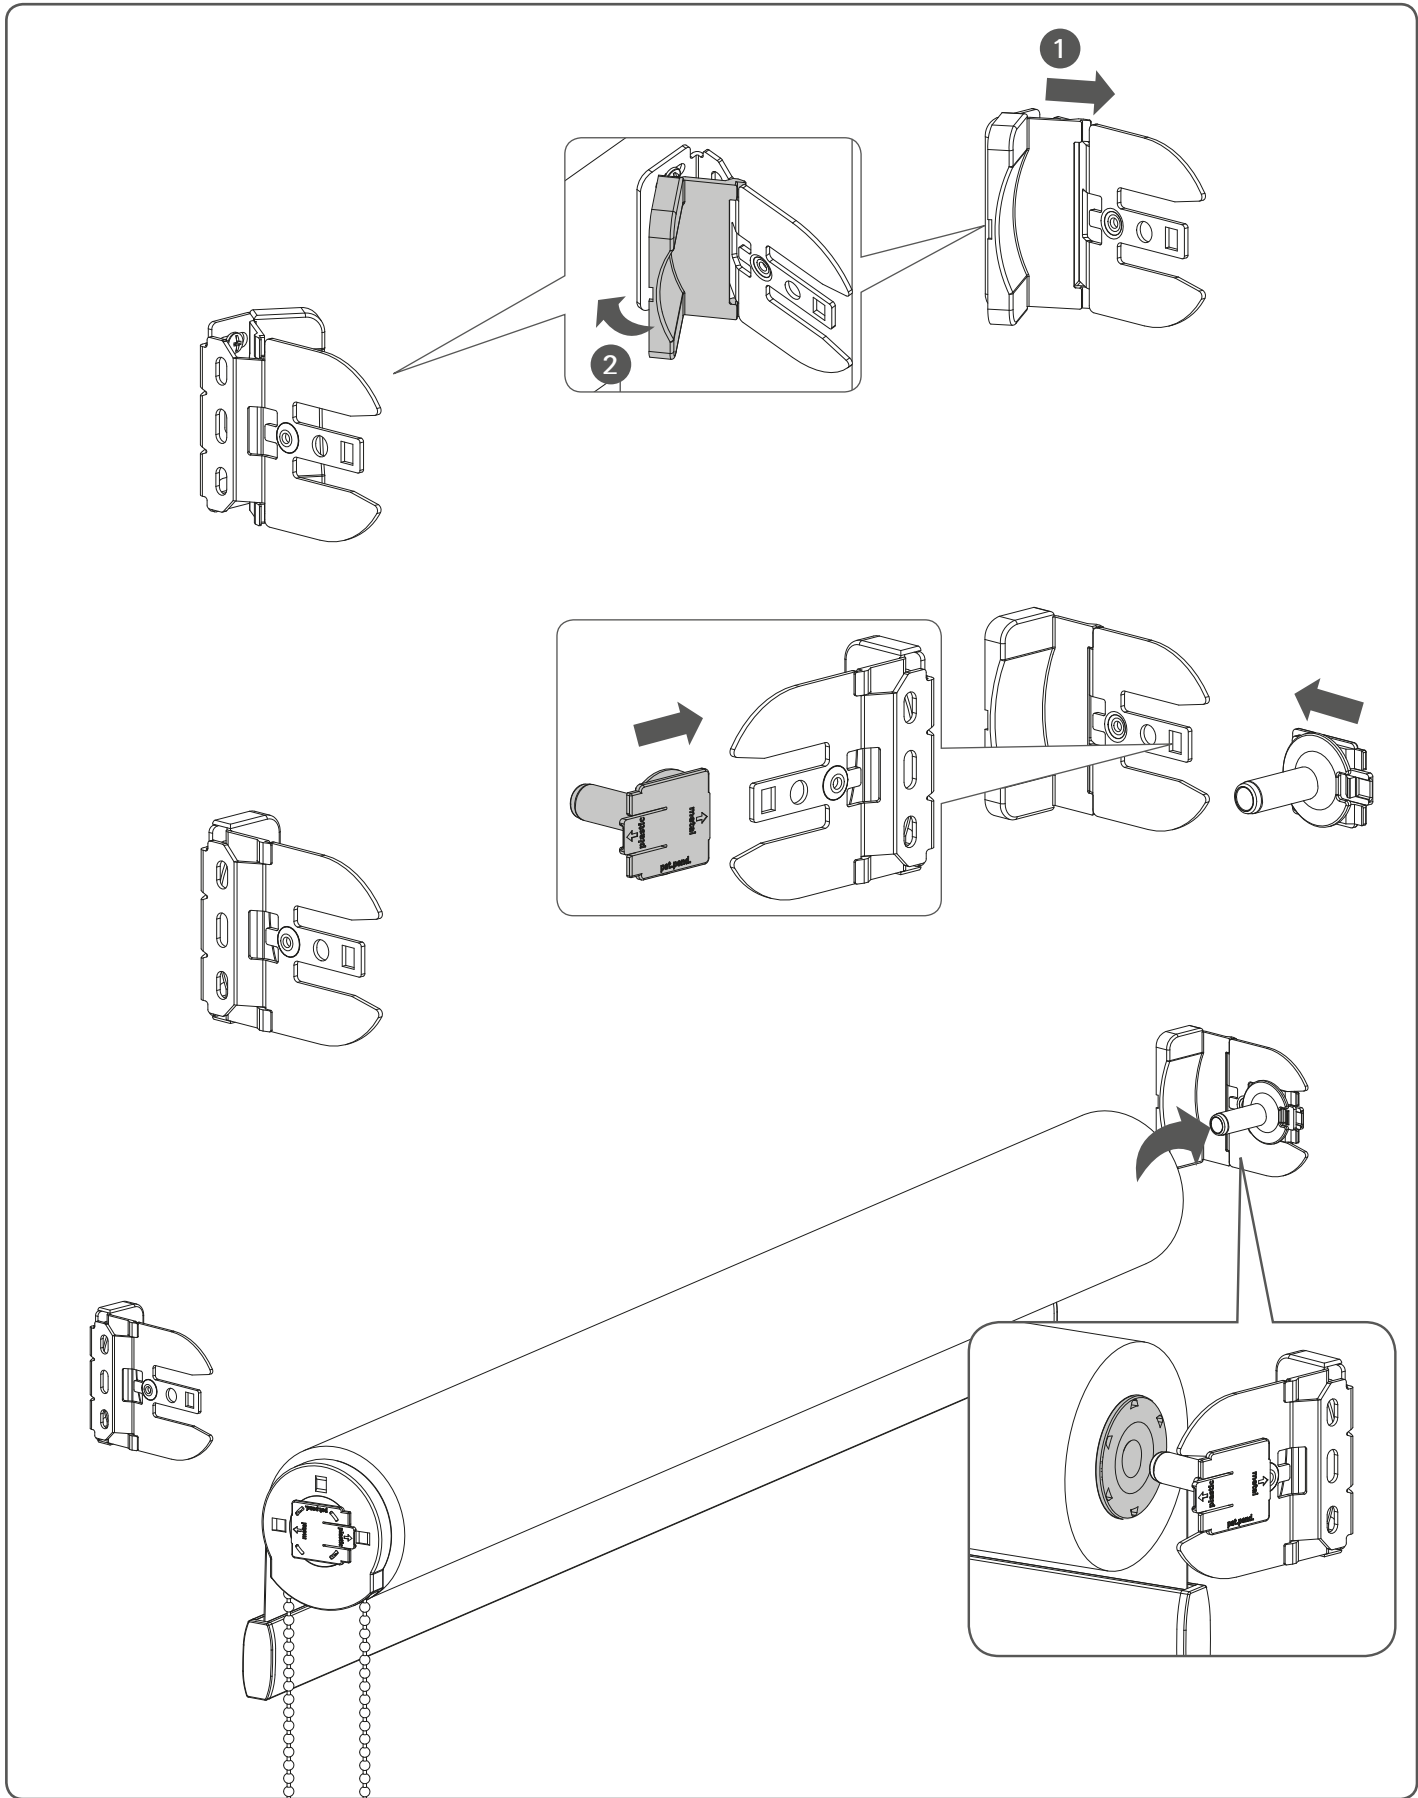

INSTALLATION INSTRUCTIONS

COULISSE 2.0 STANDARD BRACKETS

Installation

Read the instructions carefully before assembling and using the product.
Assembling process can be completed by non-professionals. For indoor use only.

WARNING

- Young children can strangle in the loop of pull cords, chains and tapes, and cords that operate window coverings.
- To avoid strangulation and entanglement, keep cords out of the reach of young children. Cords may become wrapped around a child's neck
- Move beds, cots and furniture away from window covering cords.
- Do not tie cords together.
Make sure cords do not twist together and form a loop.

QR

rtube.nl/red233

⚠ WARNING

Install the child safety device as specified in the chilsafe manual.

Removal